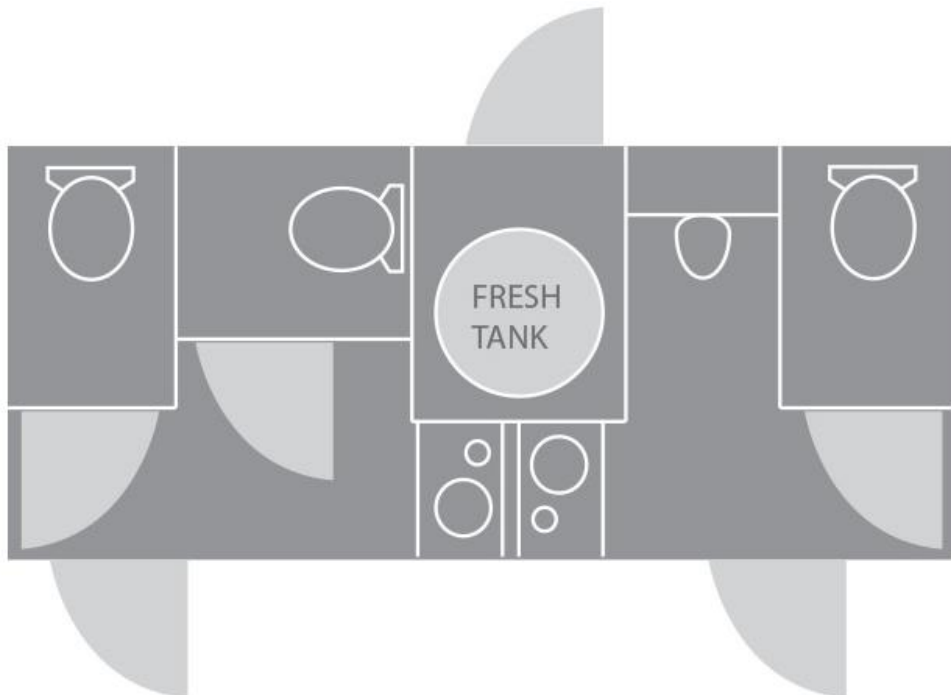

FOUR STALL RESTROOM TRAILER

This spacious four-stall restroom trailer has a delightful interior and enough capacity to provide up to 350 guests a true first-class experience. The restroom trailer's soft interior colors and spacious floor design create a wonderful experience for guests. It is a refreshing atmosphere away from the noise and crowds.

Each Four Stall Trailer includes four stalls: two sit down toilets for women, one sit down toilet for men, and one stand up urinal for men. Air conditioning and a sound system are also included.

Length: 14' Box, 19' w/ Tongue, **Width:** 8'5", 9'6" w/ Steps Down, **Height:** 11'3" including AC
Restroom Trailer sizes are approximate and could vary. Interior styles may also vary, and are subject to unit availability.